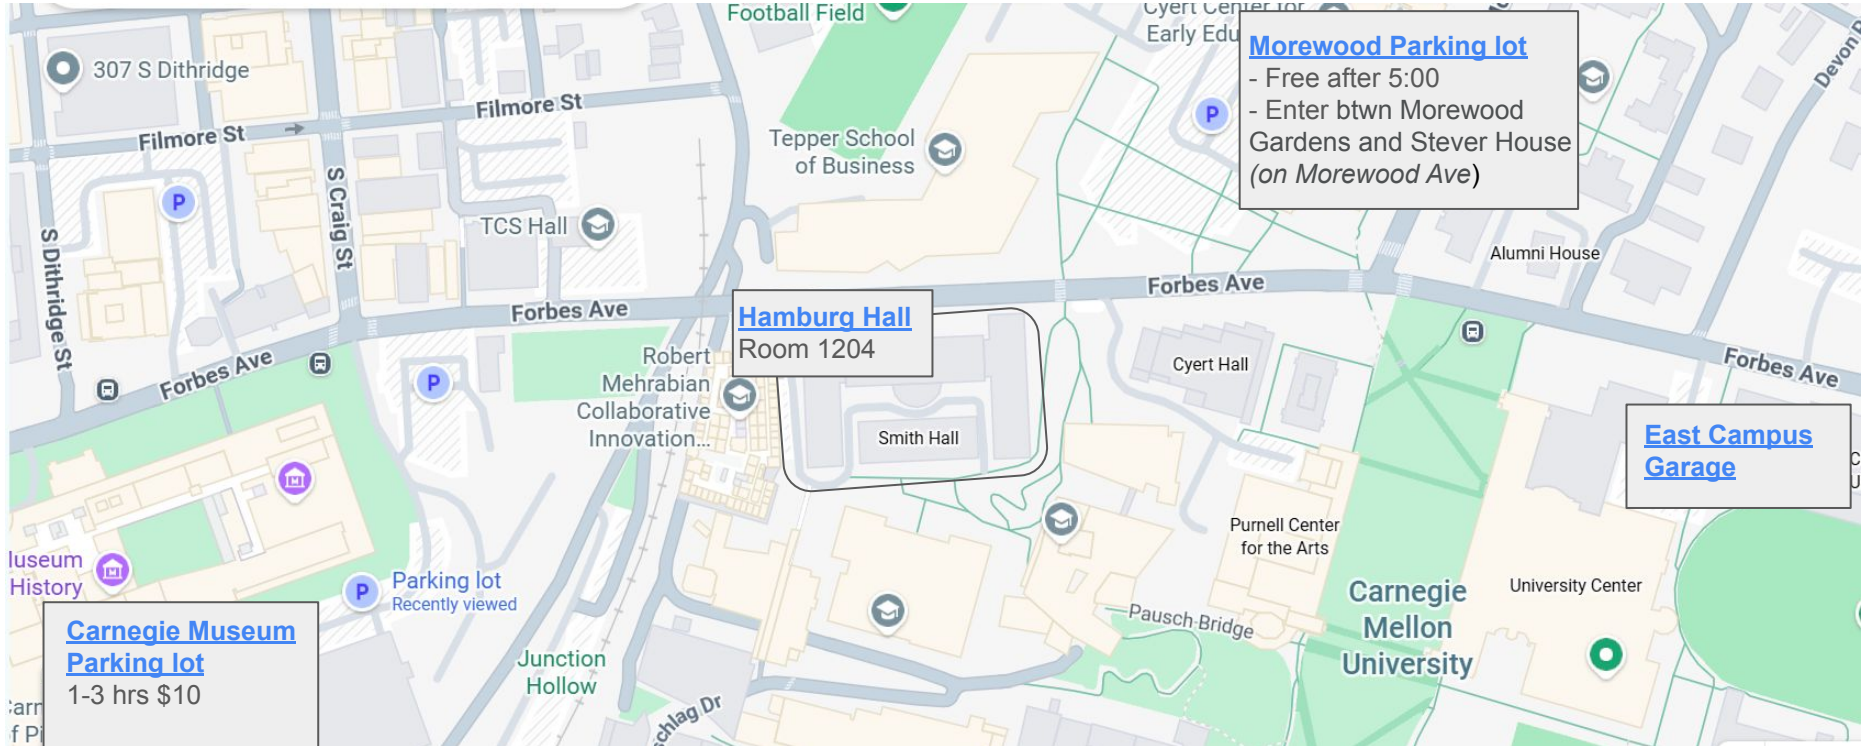

Map of Hamburg Hall and nearby parking

Morewood Parking lot
- Free after 5:00
- Enter btwn Morewood Gardens and Stever House (on Morewood Ave)

Hamburg Hall
Room 1204

East Campus Garage

Carnegie Museum Parking lot
1-3 hrs \$10